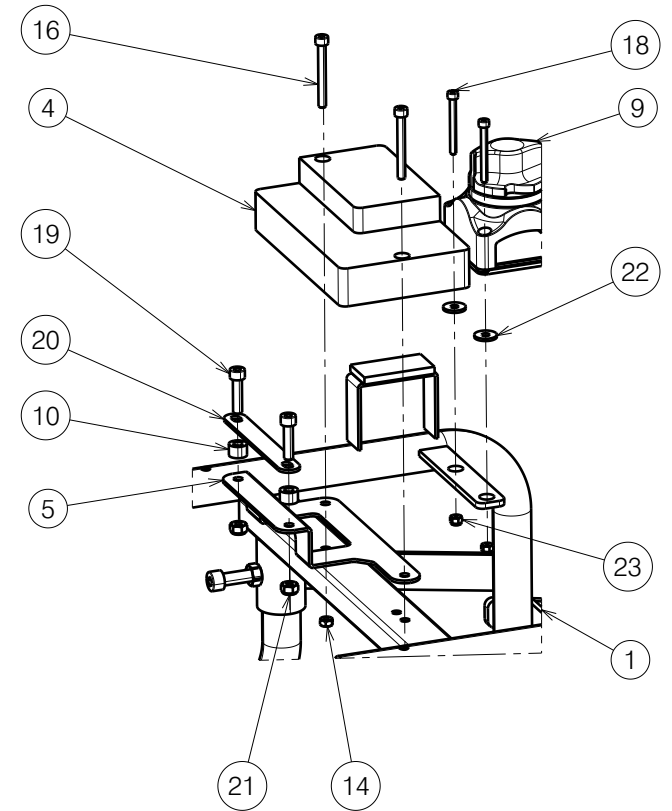

Assembly Detail A on sheet 2

Assembly Detail B on sheet 2

Replaces: EC00299

NOTICE: THE INFORMATION CONTAINED ON THIS DRAWING IS PROPRIETARY TO VERMEIREN GROUP AND SHALL NOT BE DISCLOSED IN WHOLE OR IN PART, OR USED FOR ANY DESIGN OR MANUFACTURE, EXCEPT WHEN SUCH USER POSSESSES DIRECT WRITTEN AUTHORISATION FROM VERMEIREN GROUP.

SV CARPO SE MAIN-BASIC ASM			
Scale:	1:1	Drafted	Verified
Date	14/05/2024	01/06/2026	01/06/2026
Initials	BK	PM	MK

Plan No. E00063160/C.1

Assembly Detail A

Assembly Detail B

Assembly Detail C

Replaces: EC00299

<h2 style="margin: 0;">SV CARPO SE MAIN-BASIC ASM</h2>				---
				Plan No. E00063160/C.1
Scale:	1:1	Drafted	Verified	Confirmed
Date	14/05/2024	01/06/2026	01/06/2026	01/06/2026
Initials	BK	PM	MK	MK

No.	Plan	Article	Qty
1	E00077760	-	1
2	E00076921	-	1
3	Joint Right	1922805	1
4	3990624	3990624	1
5	YC01799	1C62304	1
6	XC00178	3990712	1
7	XC00174	3990671	2
8	XC00333	3990645	1
9	XC00564	3992376	1
10	XP00545	GP03900	2
11	M8x45	1003110	2
12	Washer M8 DIN127A	1001570	6
13	Washer D24xD13x2.5	1993362	6
14	Nut M5	1001669	2
15	Nut M8	1001682	5
16	M5x45	3991349	2
17	Nut M8	1001671	2
18	M4x40	3992407	2
19	M6x25	1001494	2
20	YC01797	1C62404	1
21	Nut M6	1001680	2
22	Washer M5	1005138	2
23	Nut M4	1001678	2
24	Joint Left	1922806	1