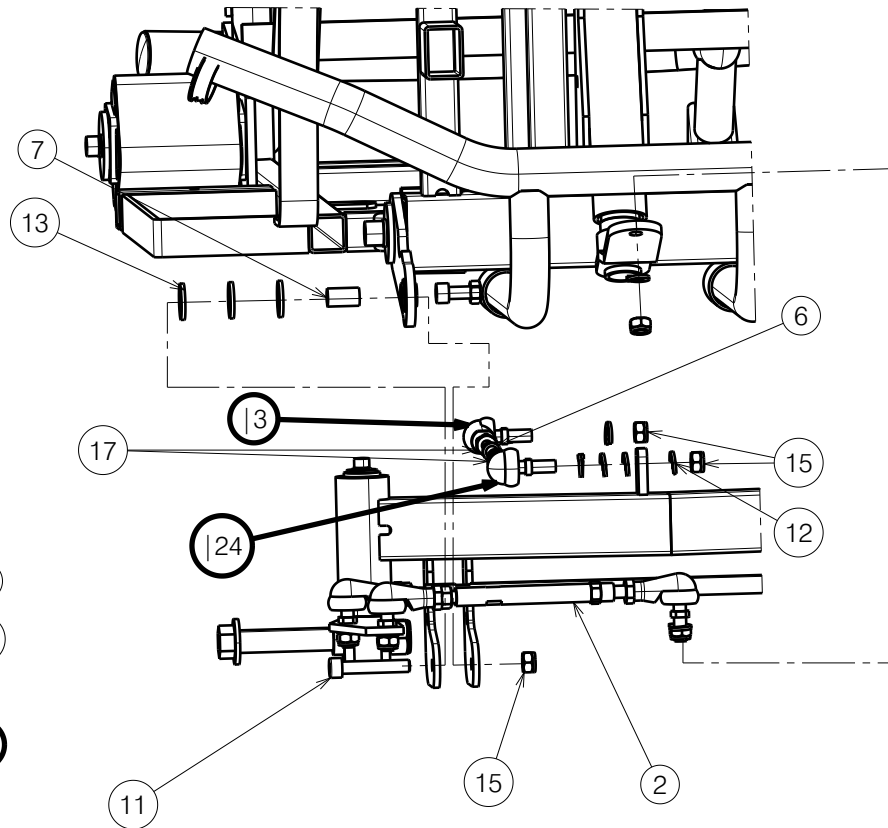

Assembly Detail A on sheet 2

Assembly Detail B on sheet 2

Replaces: EC00299

NOTICE: THE INFORMATION CONTAINED ON THIS DRAWING IS PROPRIETARY TO VERMEIREN GROUP AND SHALL NOT BE DISCLOSED IN WHOLE OR IN PART, OR USED FOR ANY DESIGN OR MANUFACTURE, EXCEPT WHEN SUCH USER POSSESSES DIRECT WRITTEN AUTHORISATION FROM VERMEIREN GROUP.

SV CARPO SE MAIN-BASIC ASM			
Scale:	1:1	Drafted	Verified
Date	14/05/2024	01/06/2026	01/06/2026
Initials	BK	PM	MK

Plan No. E00063160/C.1

Assembly Detail A

Assembly Detail B

Assembly Detail C

Replaces: EC00299

<h2 style="margin: 0;">SV CARPO SE MAIN-BASIC ASM</h2>				---
				Plan No. E00063160/C.1
Scale:	1:1	Drafted	Verified	Confirmed
Date	14/05/2024	01/06/2026	01/06/2026	01/06/2026
Initials	BK	PM	MK	MK

No.	Plan	Article	Qty
1	E00077760	-	1
2	E00076921	-	1
3	Joint Right	1922805	1
4	3990624	3990624	1
5	YC01799	1C62304	1
6	XC00178	3990712	1
7	XC00174	3990671	2
8	XC00333	3990645	1
9	XC00564	3992376	1
10	XP00545	GP03900	2
11	M8x45	1003110	2
12	Washer M8 DIN127A	1001570	6
13	Washer D24xD13x2.5	1993362	6
14	Nut M5	1001669	2
15	Nut M8	1001682	5
16	M5x45	3991349	2
17	Nut M8	1001671	2
18	M4x40	3992407	2
19	M6x25	1001494	2
20	YC01797	1C62404	1
21	Nut M6	1001680	2
22	Washer M5	1005138	2
23	Nut M4	1001678	2
24	Joint Left	1922806	1