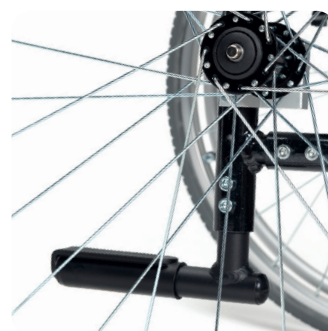

Eclips X4

Multi adjustable manual wheelchair

Eclips X4 is a VERMEIREN classic wheelchair that has proven its quality throughout history. It is a light aluminum wheelchair with a multi-adjustable frame. The seat is adjustable in depth, has a reinforced cross for extra strength and Quick-release rear wheels that will provide a speedy disassembly when placing the wheelchair into a car. The footrests can be folded both inward and outward and can be removed to limit the weight of the heaviest part.

VERMEIREN
we care for you

Standard

- Adjustment of the seat depth
- Aluminum, height adjustable forks to keep the wheelchairs weight minimal
- Foldable footplates
- Rear wheels with Quick-release system
- Backrest adjustable in height

Colours

Features

Extra long and padded armrests

Depth adjustable frame

Height adjustable frontwheels and aluminium forks

Tipping piece at the rear to overcome obstacles

Technical data

■ Total width	590/620/640/660/680/700/740 mm
■ Total height	910 - 1015 mm
■ Total length	1000 - 1210 mm
■ Folded width	300 mm
■ Seat width	390/420/440/460/480/500/550 mm
■ Height armrests	220 mm