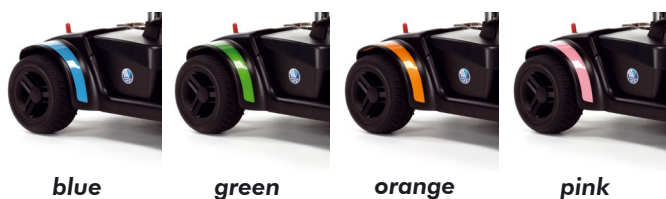

# one<sup>+</sup>

Compact indoor scooter  
Perfect for daily trips  
Adapted to your style

one<sup>+</sup> = 4

4 different colours included. Change your scooter's style whenever you want. No tool needed.

## Compact and stylish

**One+** is a perfect compact and stylish scooter for in- and outdoor use. Adapted to your style and your lifestyle! Lightweight and compact in its form, **One+** can be used for short daily trips to restaurants, stores or in small spaces. The scooter fully disassembles for compact travelling or storage. 4 unique colours can be interchanged easily for a matching scooter to your style, at any time.

## Colours

Your **One+** scooter comes with 4 interchangeable colours included. Easy to change and adjustable to style. One = 4

blue

green

orange

pink